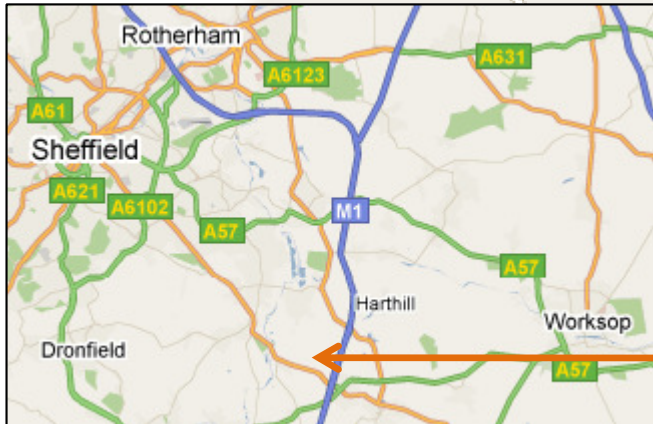

Exit M1 at Junction 30

Follow A6135
Sheffield/Renishaw

Right at Barbers
Row

Left at Syday Lane

Continue onto
Station Road

Mount St Mary's College
Spinkhill
S21 3YH

Nearest TESCO in Clowne
(follow A616)