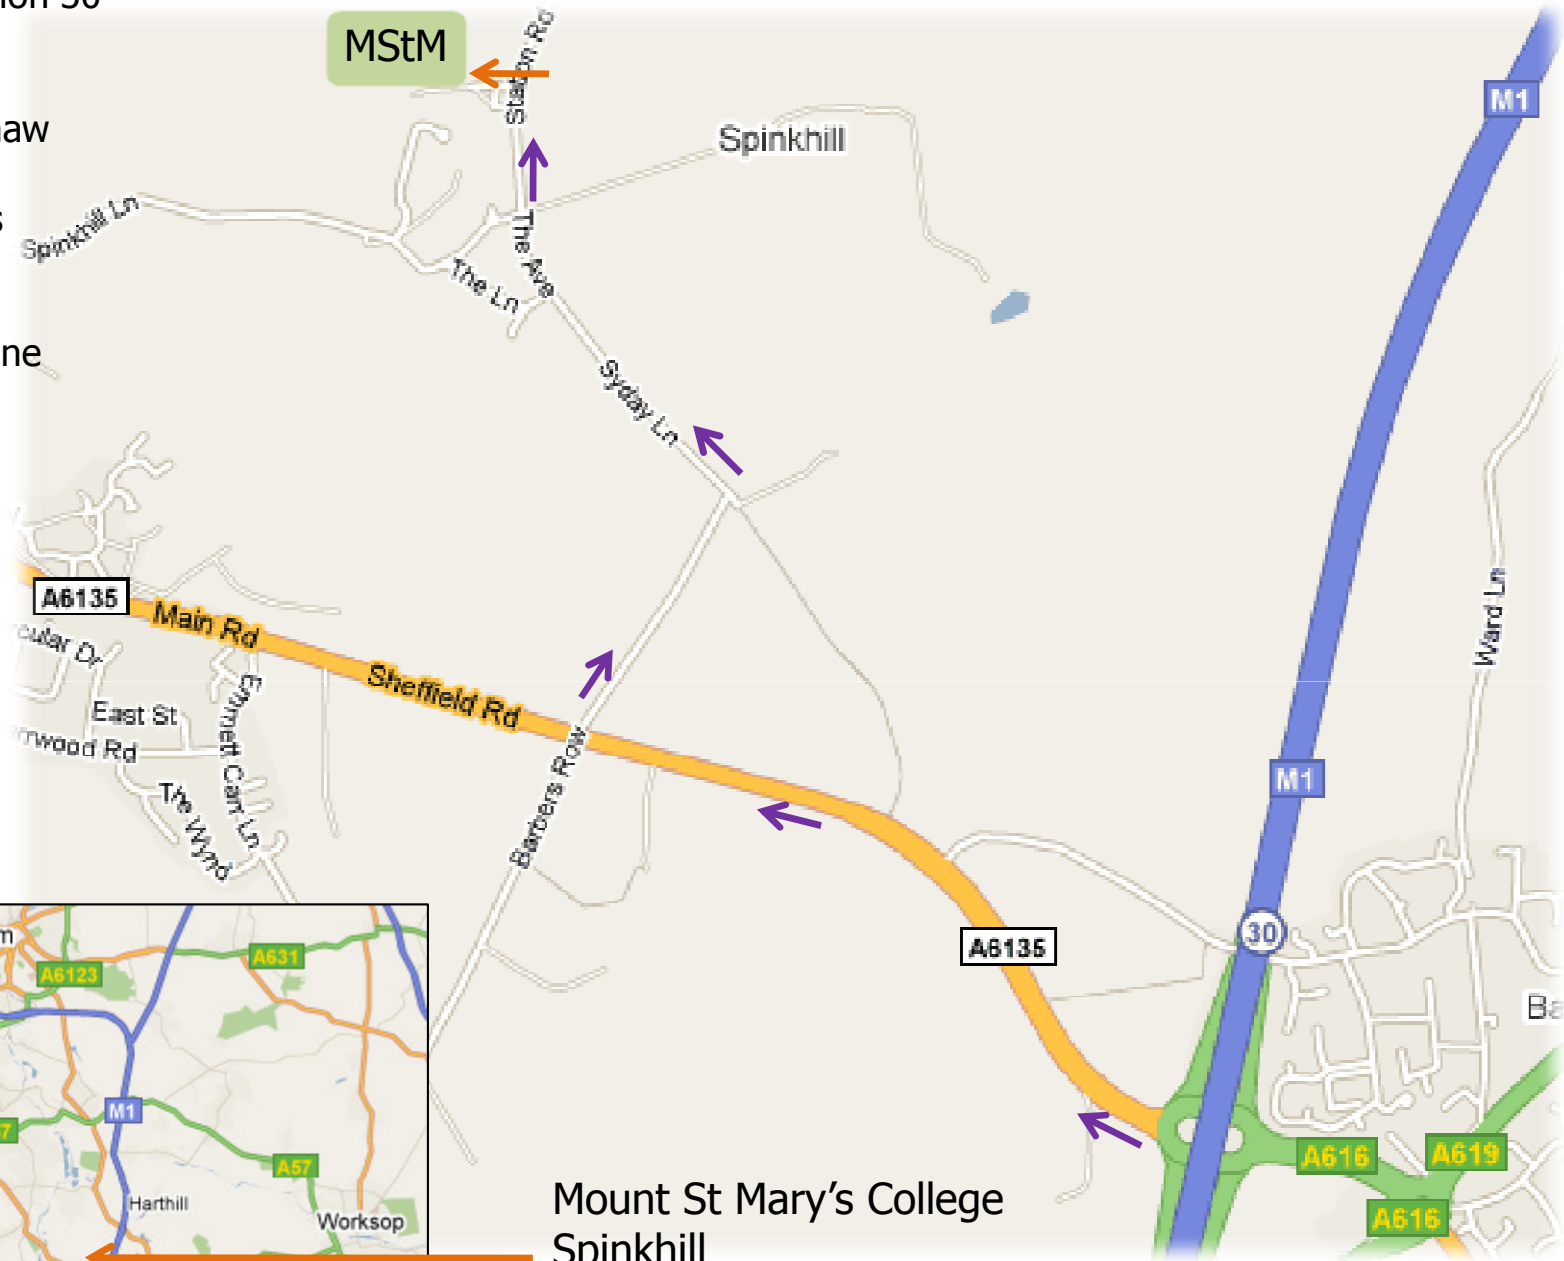

Exit M1 at Junction 30

Follow A6135
Sheffield/Renishaw

Right at Barbers
Row

Left at Syday Lane

Continue onto
Station Road

Mount St Mary's College
Spinkhill
S21 3YH

Nearest TESCO in Clowne
(follow A616)