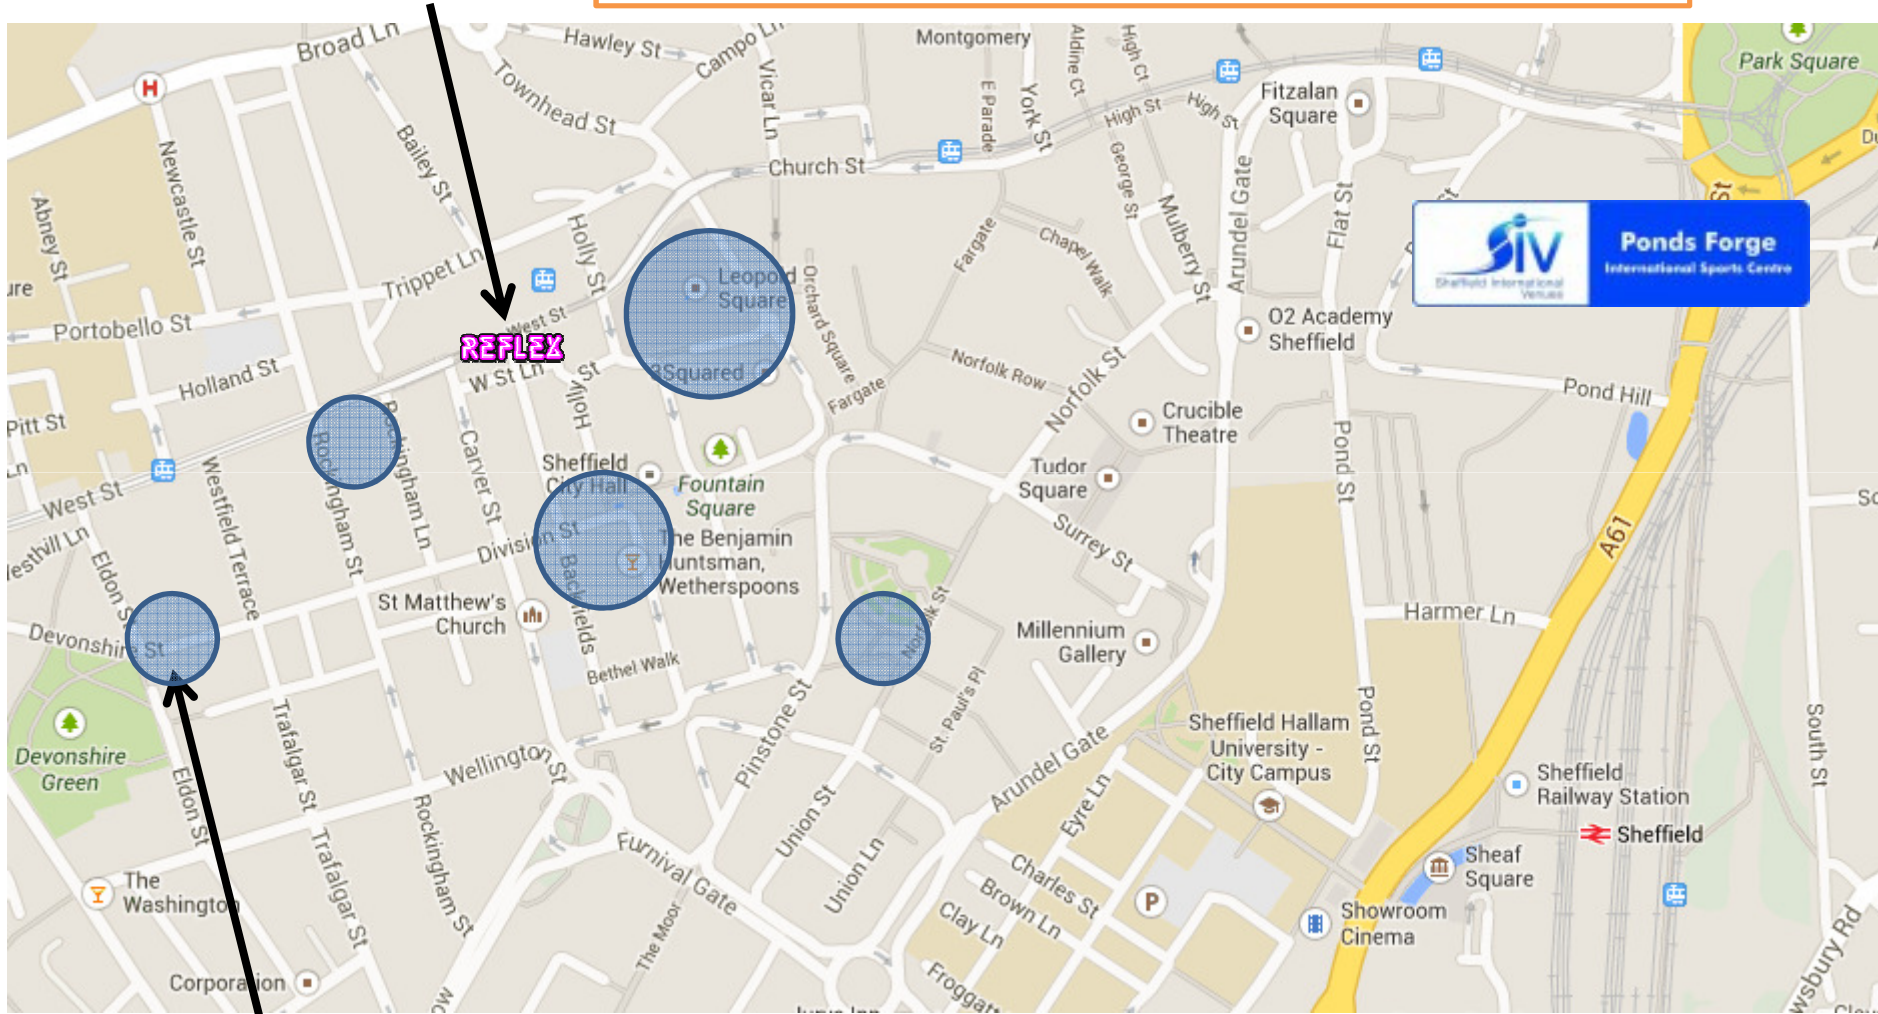

Saturday Party
REFLEX

9.30pm – 2.00am

 These areas are packed with places to eat

Entry wristbands £3 – buy them from tournament HQ

 Forum Café Bar.

Mix and Mingle